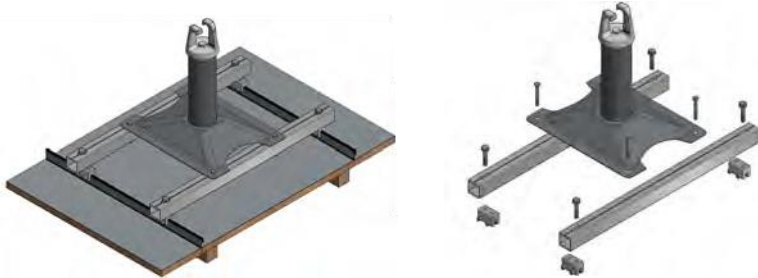

LIFELINES ON ABSORBER POSTS

LIFELINE FOR STANDING SEAMS ROOFING

Fixing

■ Fixing by tightening 4 clamps on the roofing seams

Dimensions

Absorber post

Accessories

Option