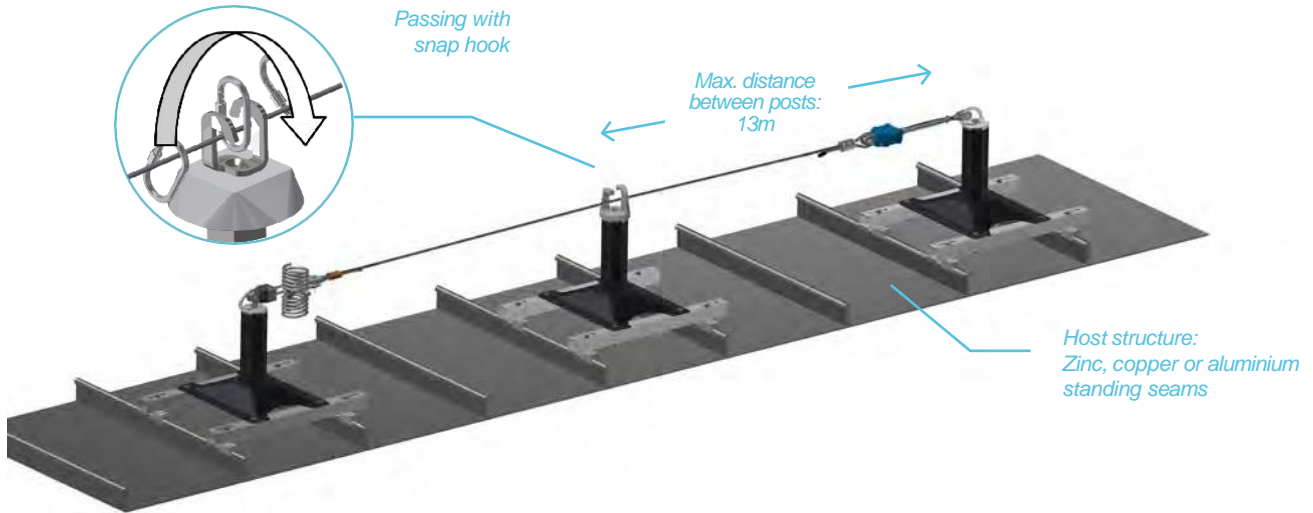

LIFELINES ON ABSORBER POSTS

LIFELINE FOR STANDING SEAMS ROOFING

Fixing

■ Fixing by tightening 4 clamps on the roofing seams

Dimensions

Absorber post

Accessories

Option